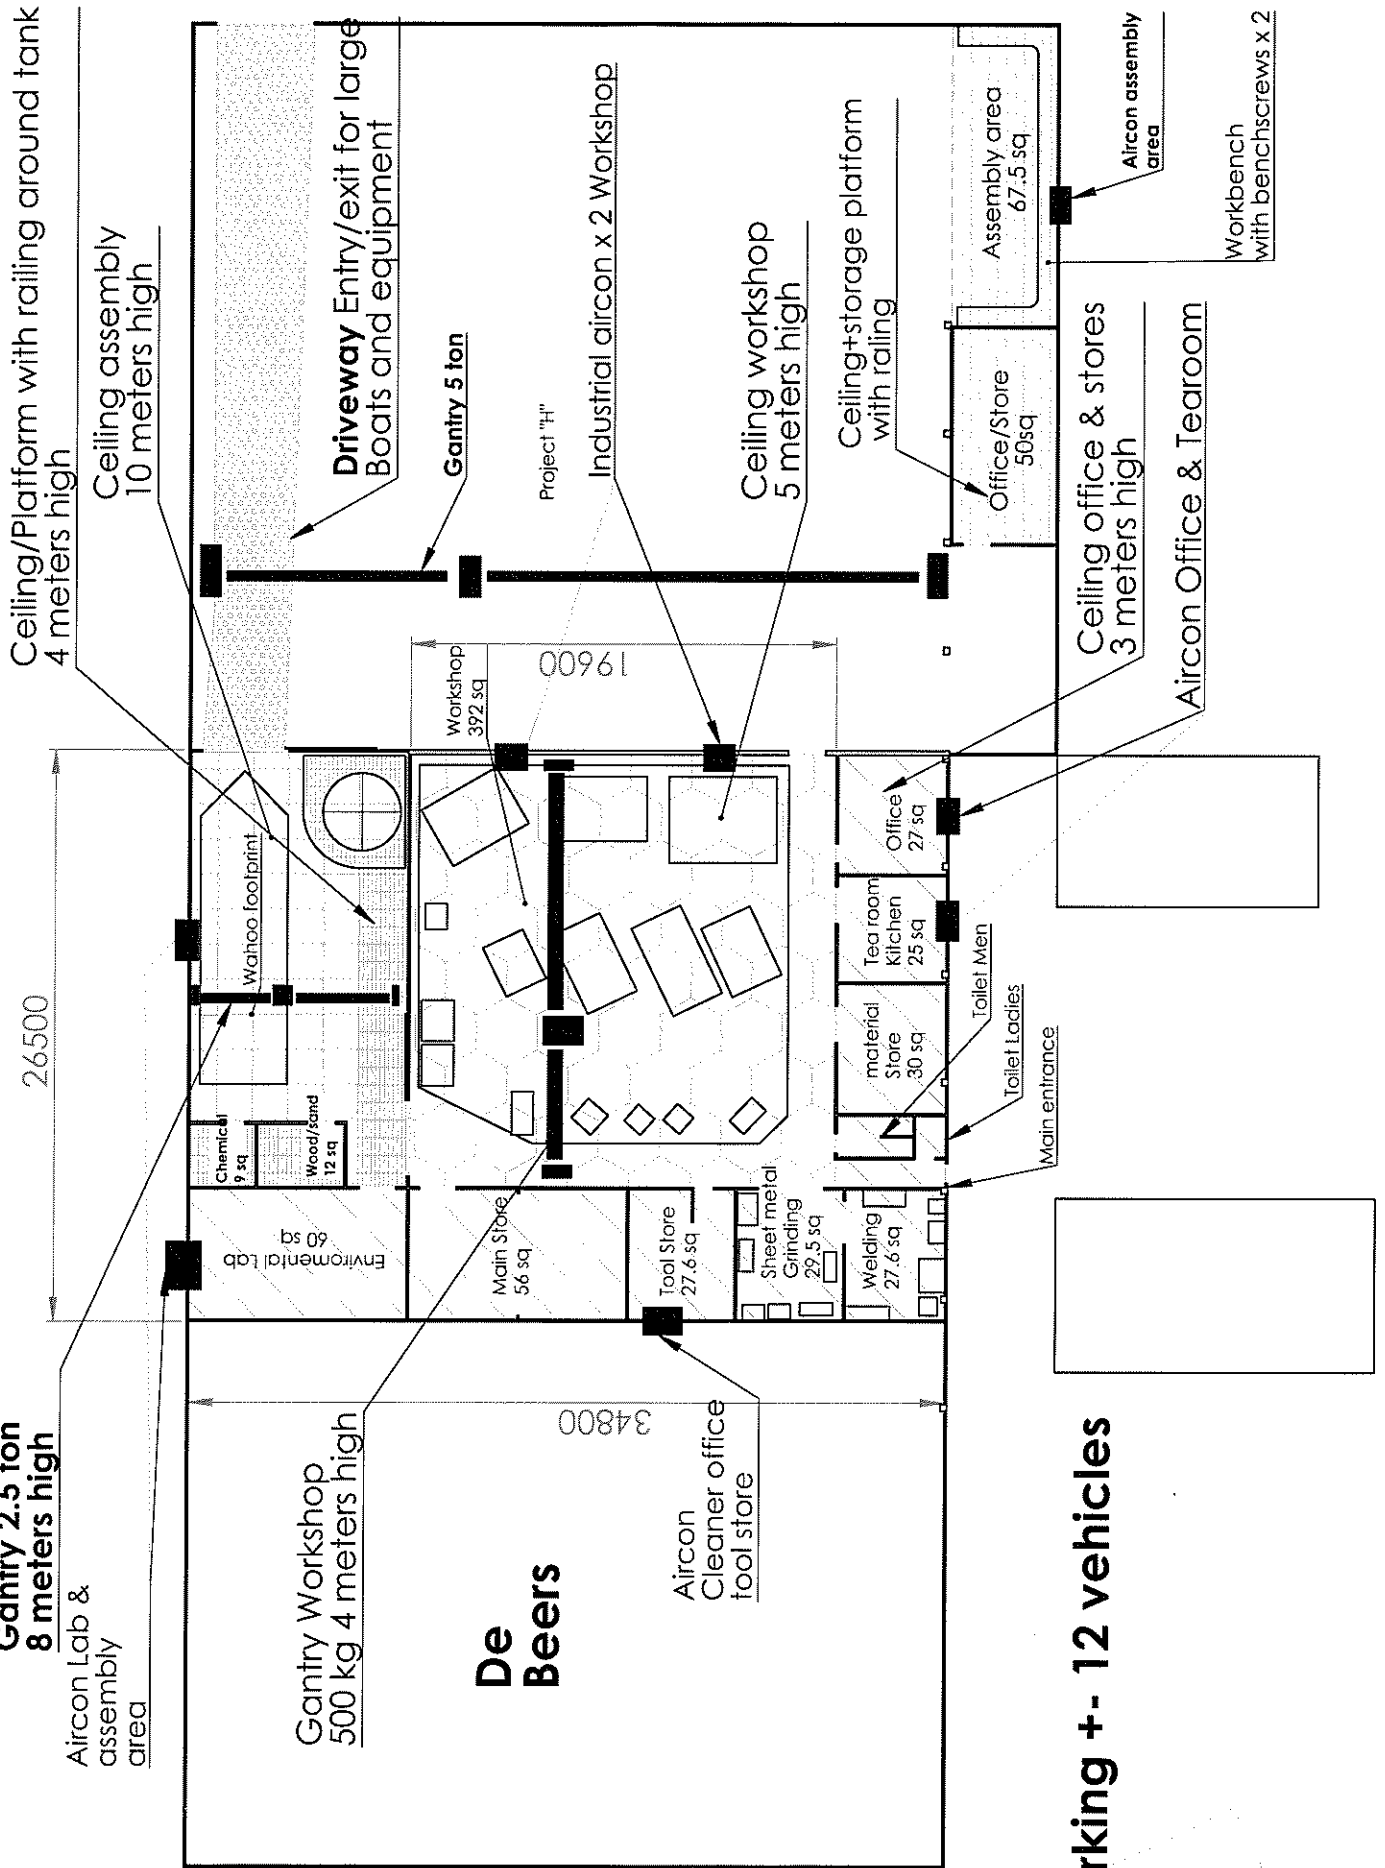

**Gantry 2.5 ton  
8 meters high**

Aircon Lab &  
assembly  
area

**Gantry Workshop  
500 kg 4 meters high**

**De  
Beers**

Aircon  
Cleaner office  
tool store

**Parking +/- 12 vehicles**

Workbench  
with benchscrews x 2