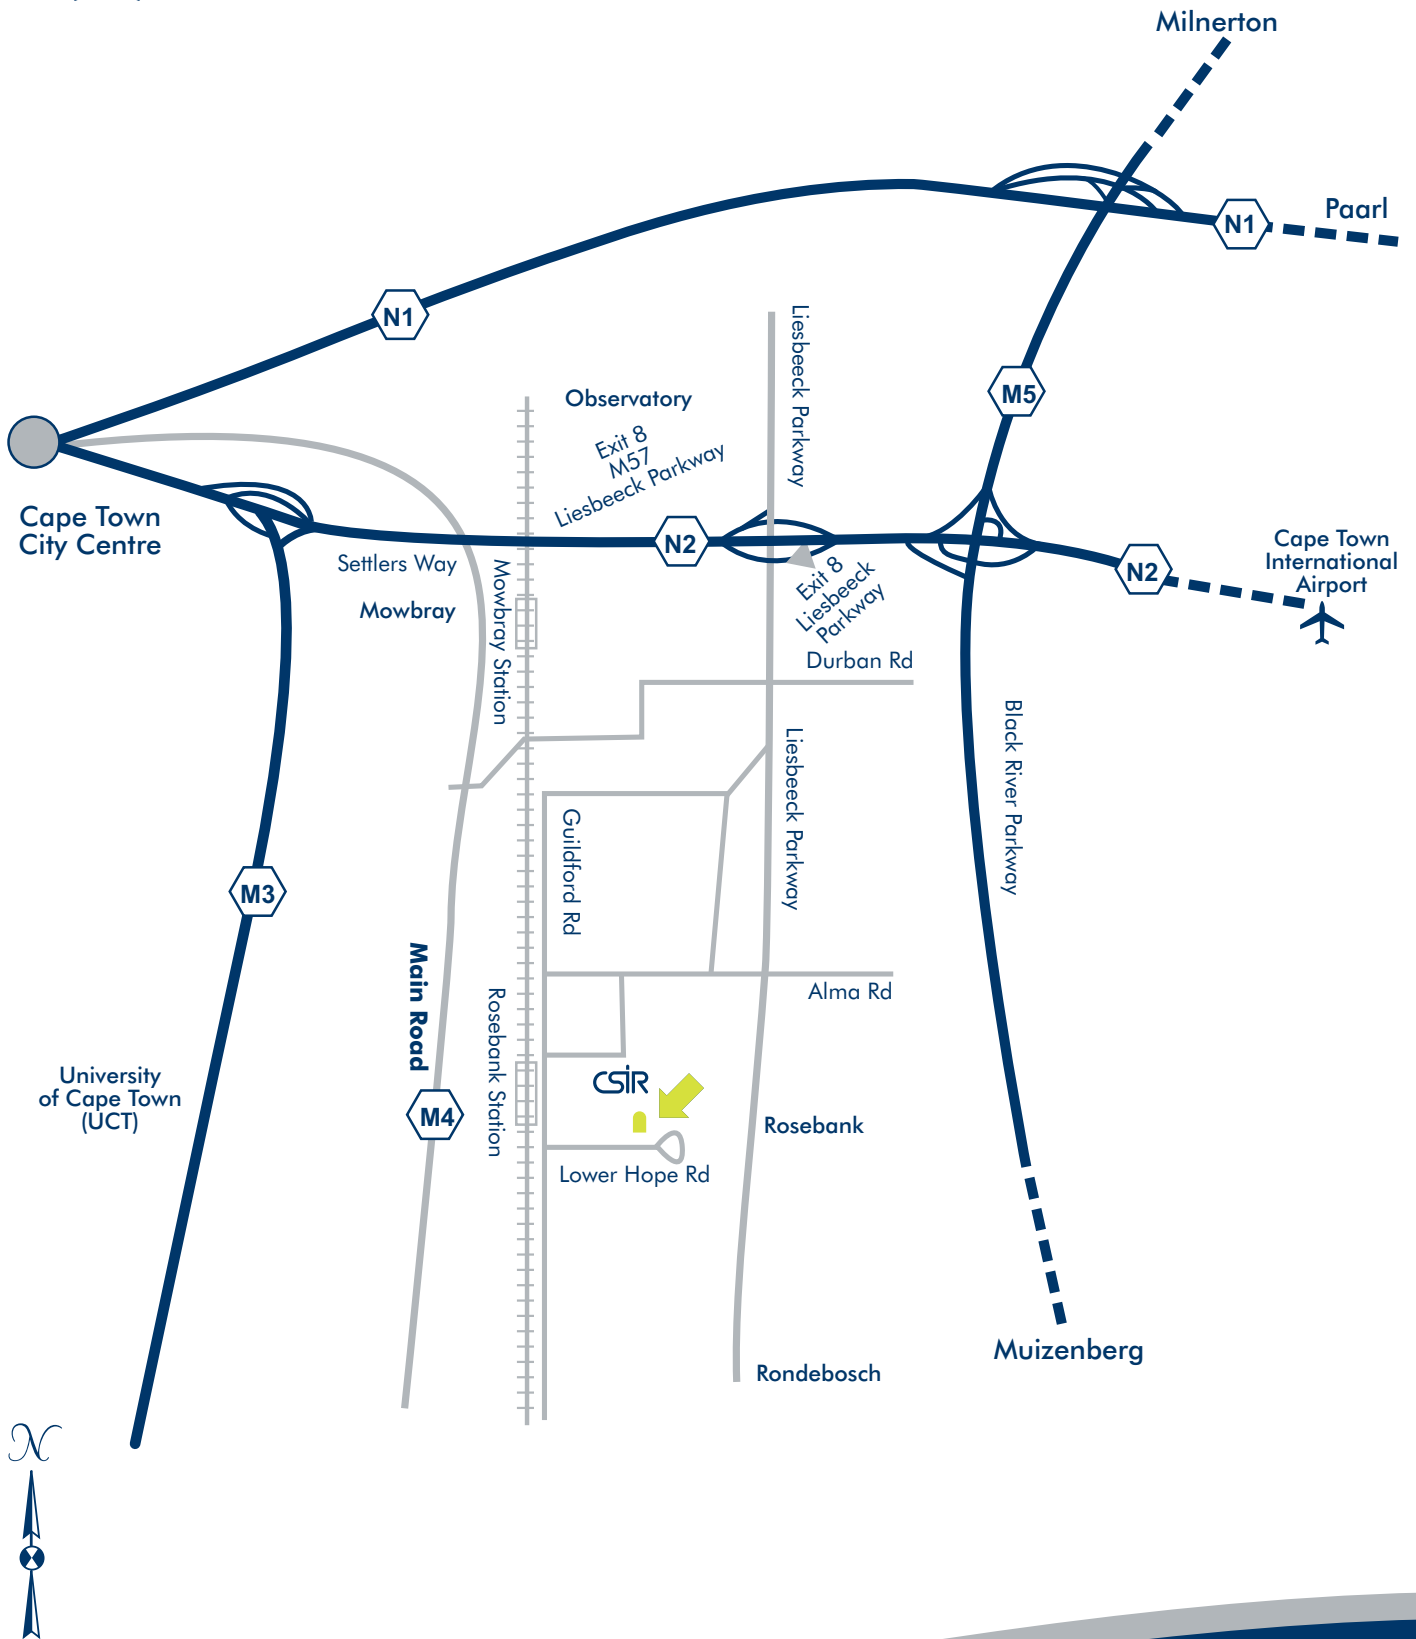

CSIR - Cape Town

CSIR Knowledge Services

Physical address: 15 Lower Hope Road, Rosebank, Cape Town

Tel: (021) 658 2740