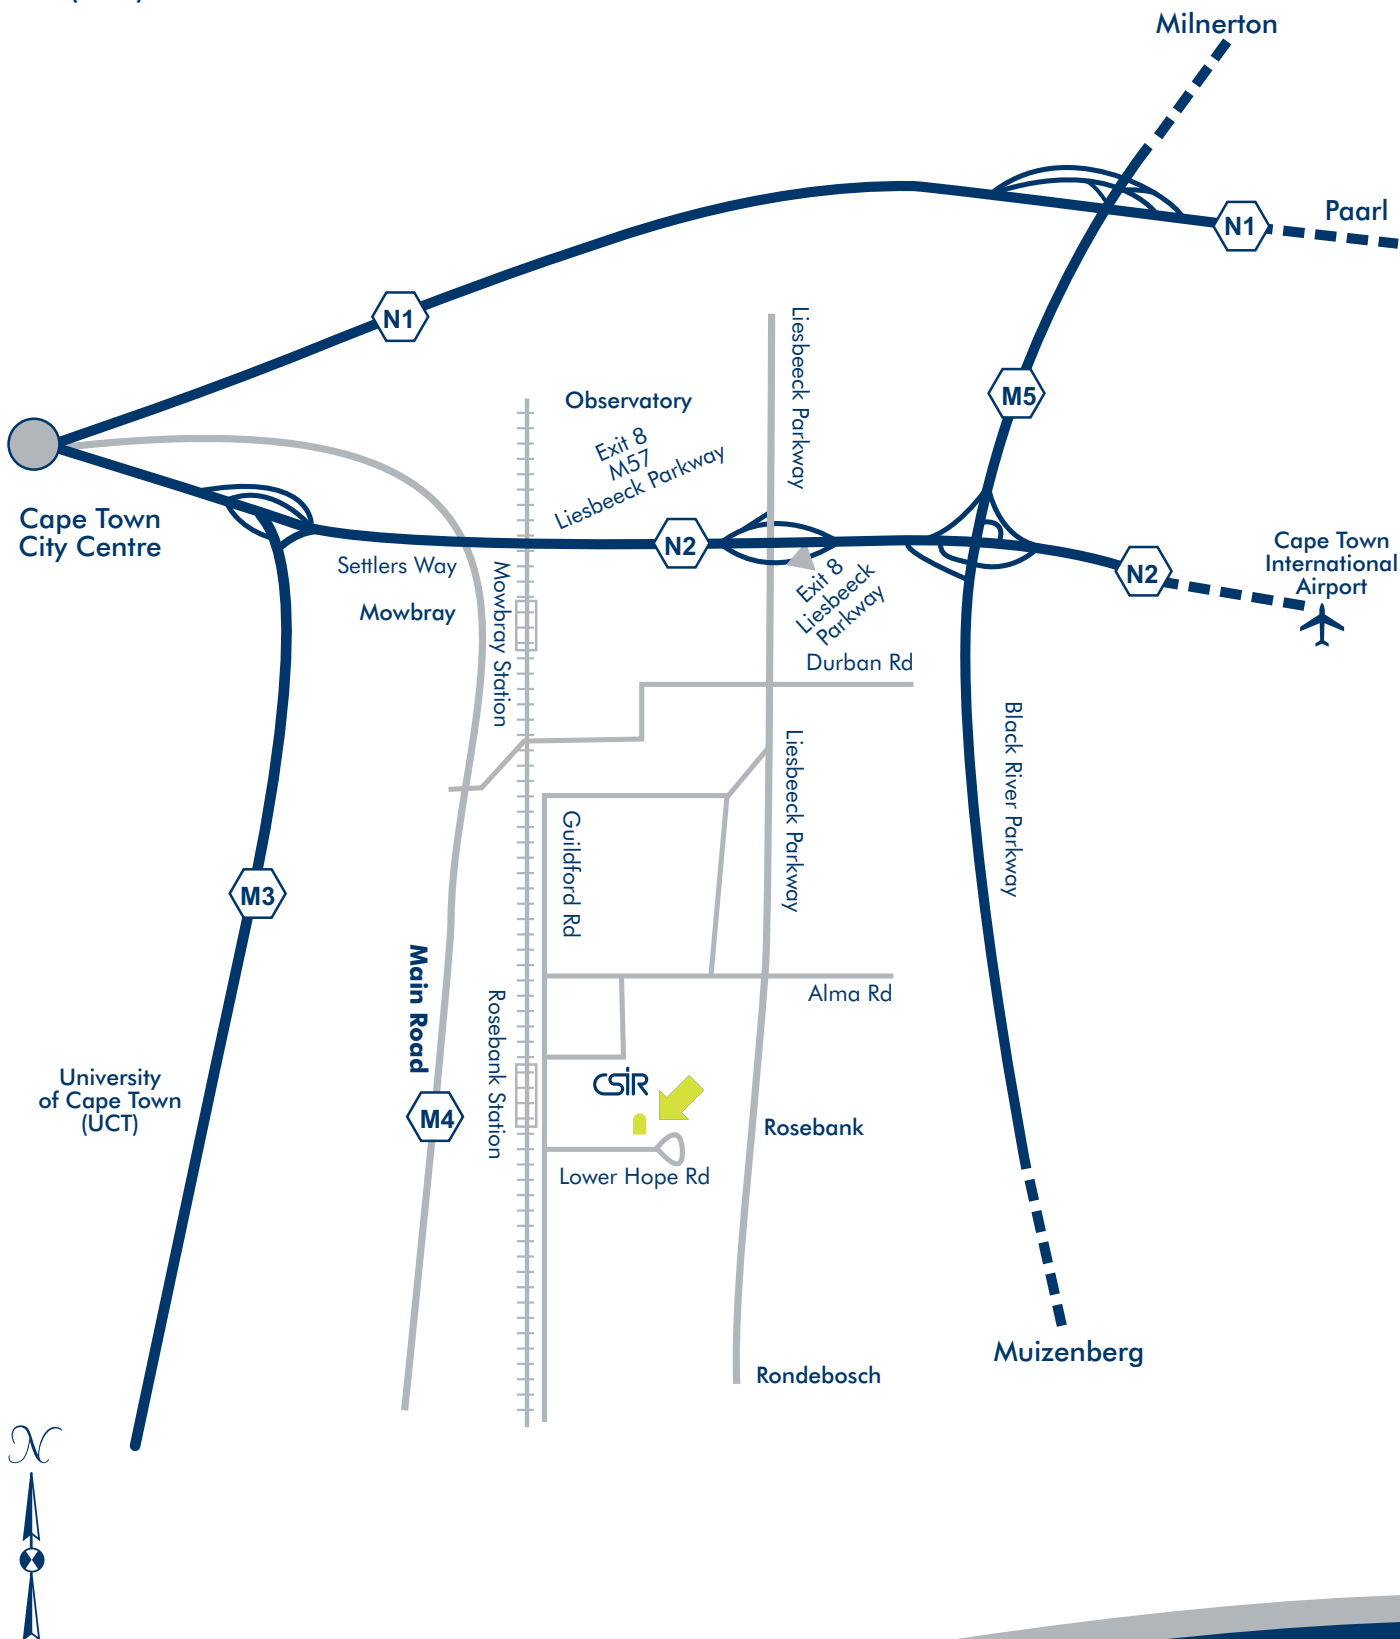

CSIR - Cape Town

CSIR Materials Science & Manufacturing

Physical address: 15 Lower Hope Road, Rosebank, Cape Town

Tel: (021) 658 2740