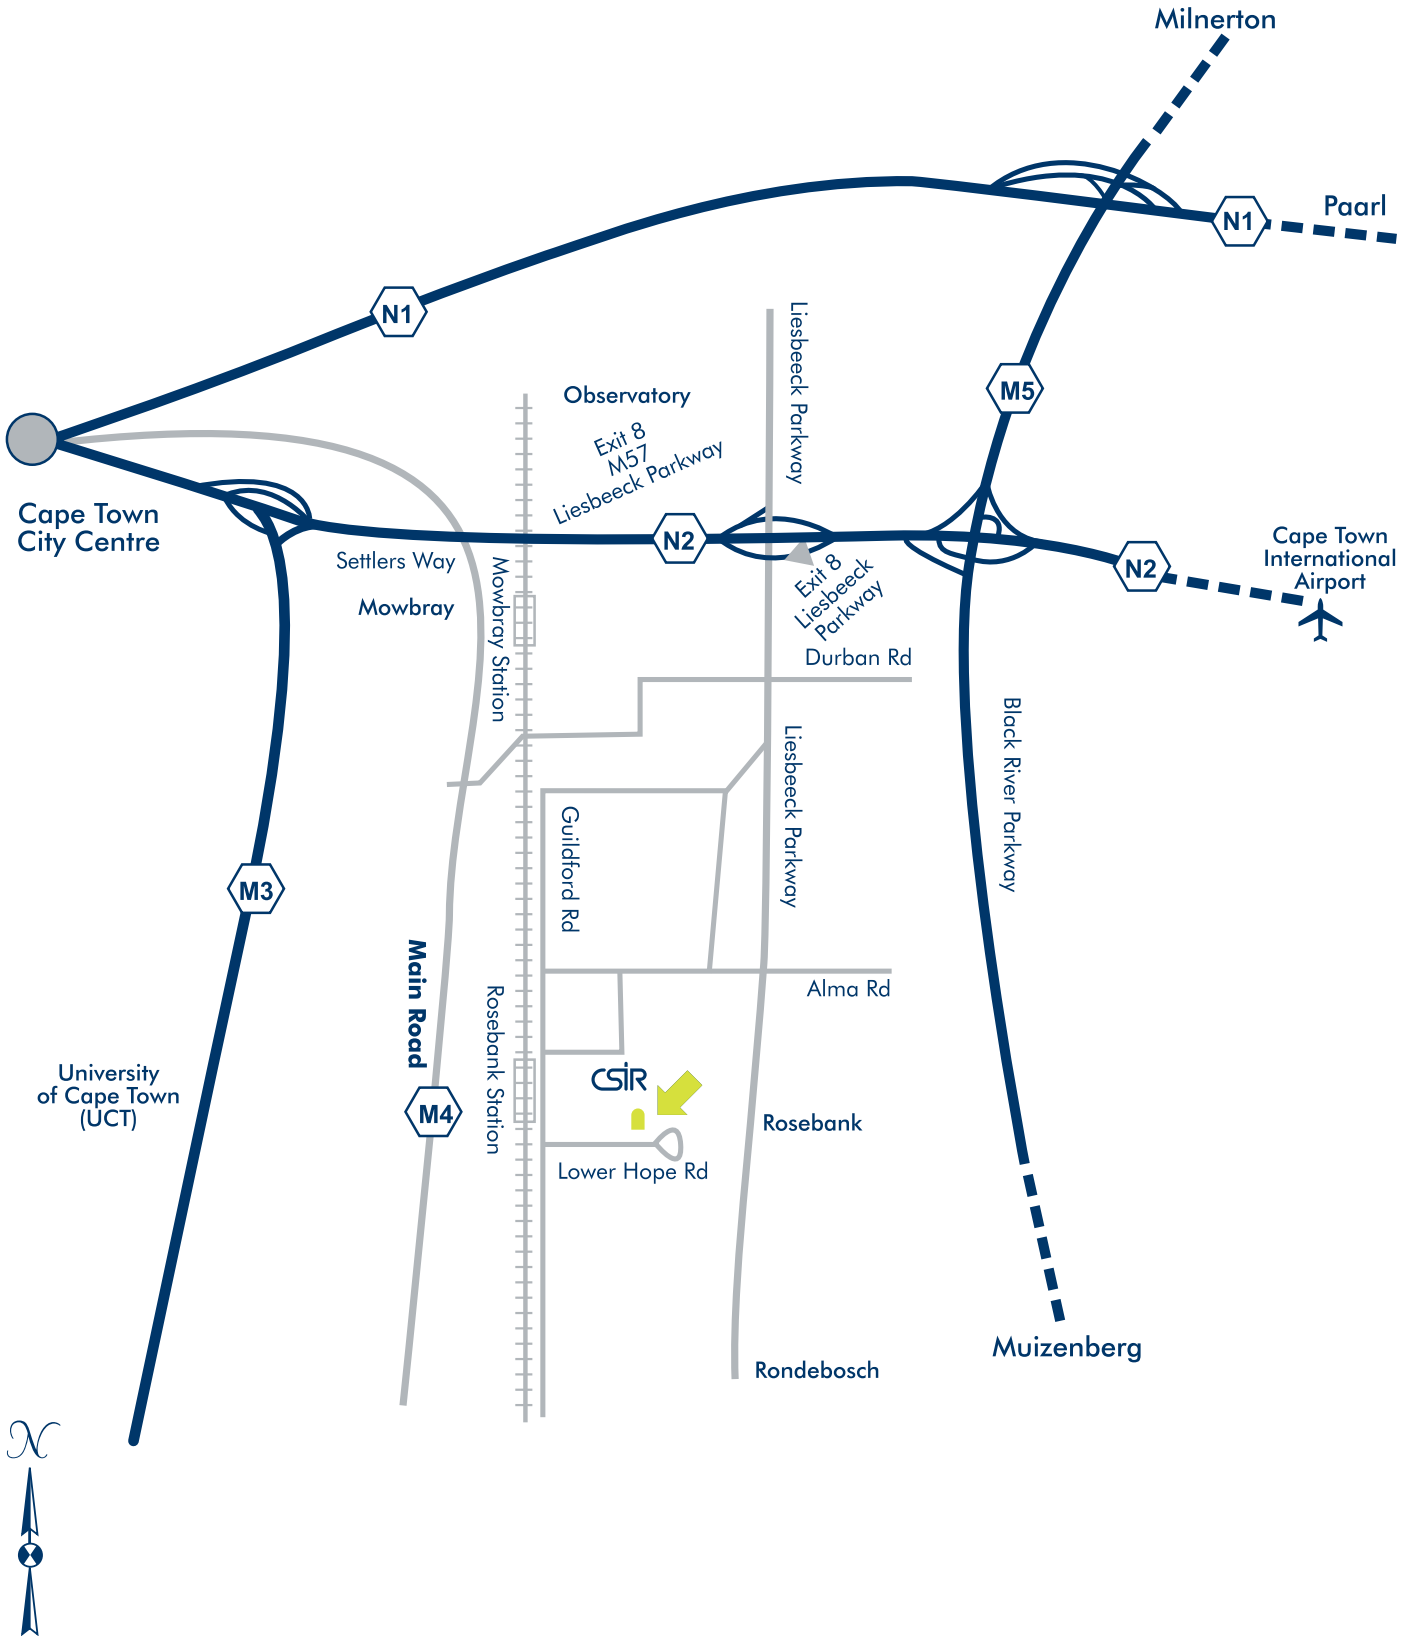

CSIR - Cape Town

CENTRE FOR HIGH PERFORMANCE COMPUTING (CHPC)

Physical address: 15 Lower Hope Road, Rosebank, Cape Town | Tel: (021) 658 2740

CSIR
Touching lives through innovation