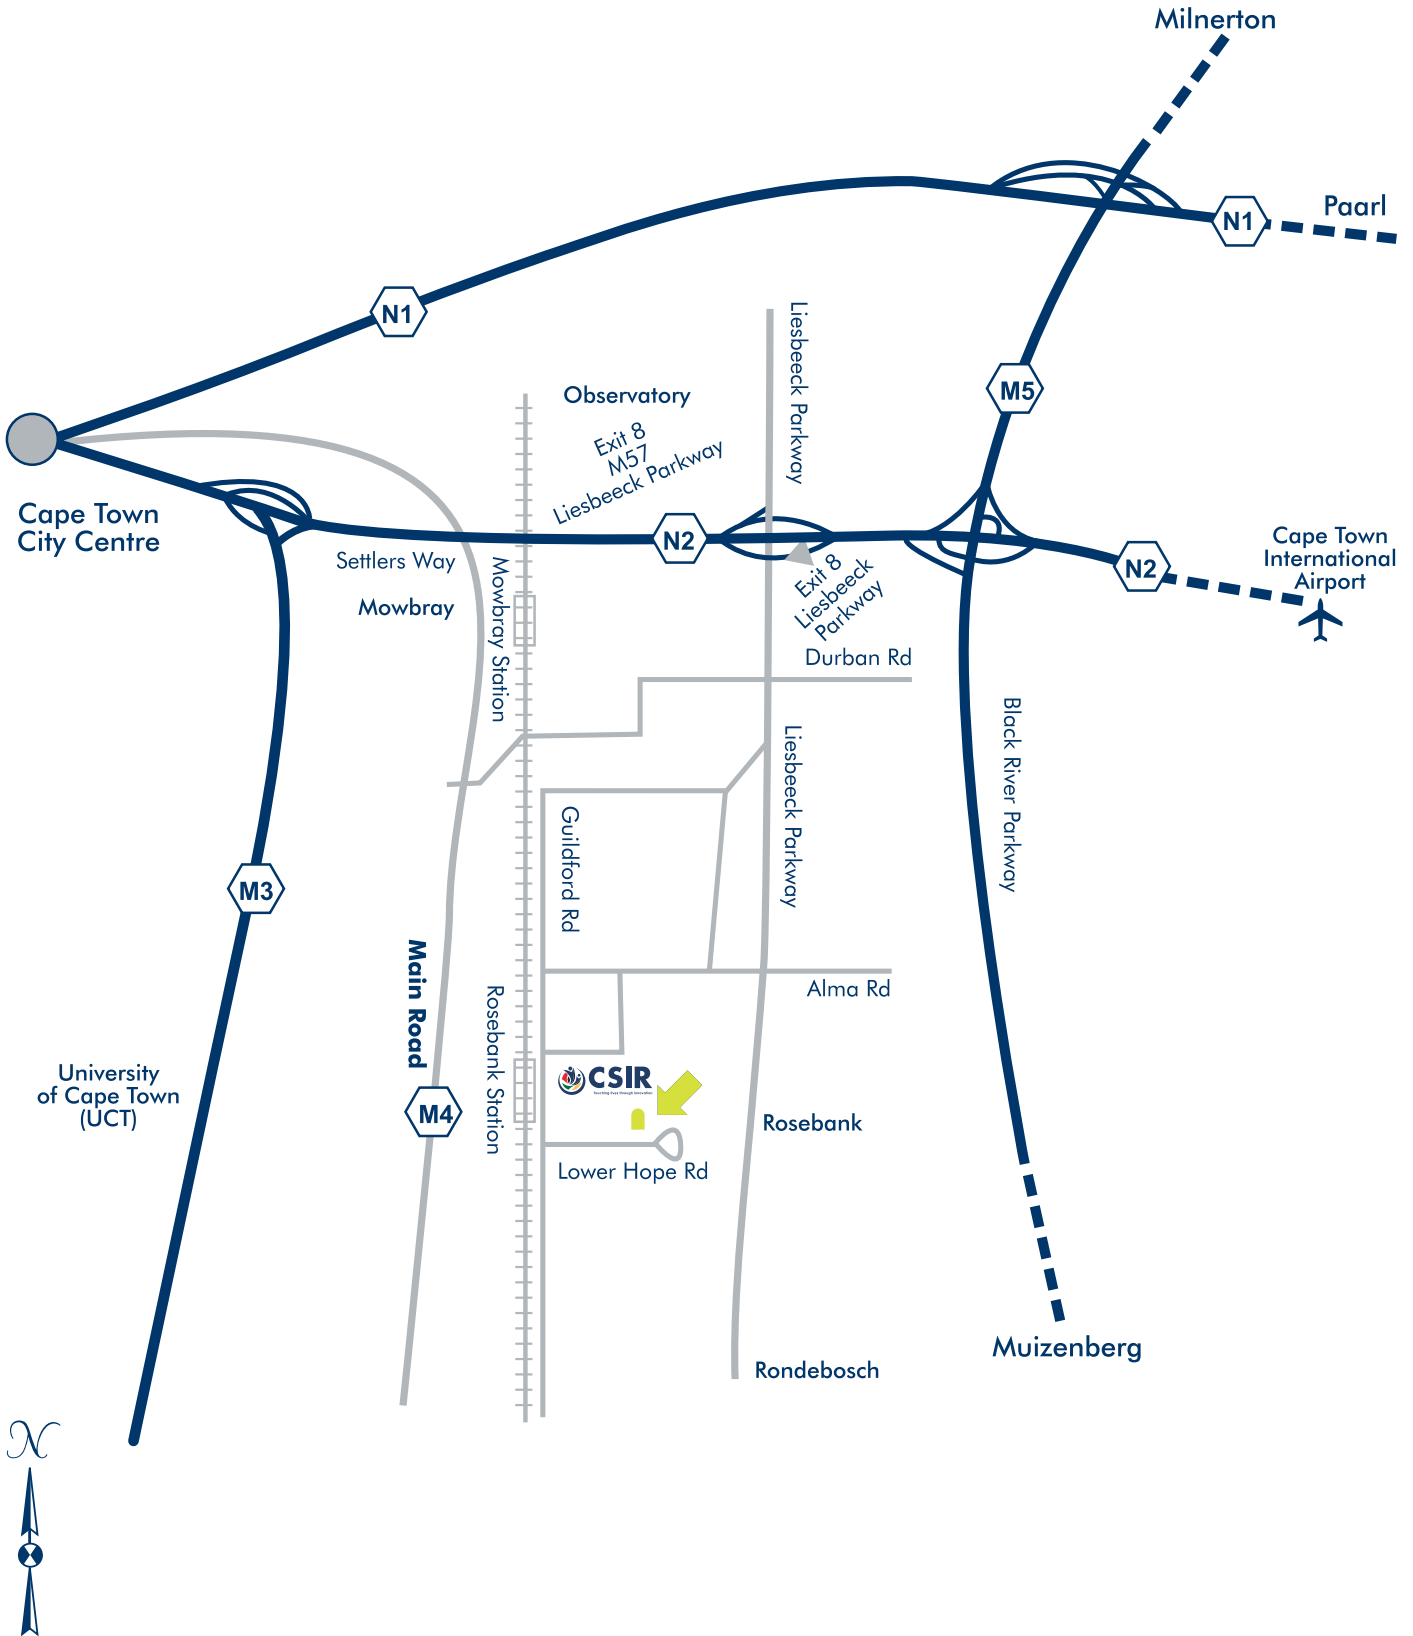

## Consulting and Analytical Services Food and beverage testing laboratory

Physical address: 15 Lower Hope Road, Rosebank, Cape Town | Tel: (021) 658 2740

**CSIR**

Touching lives through innovation