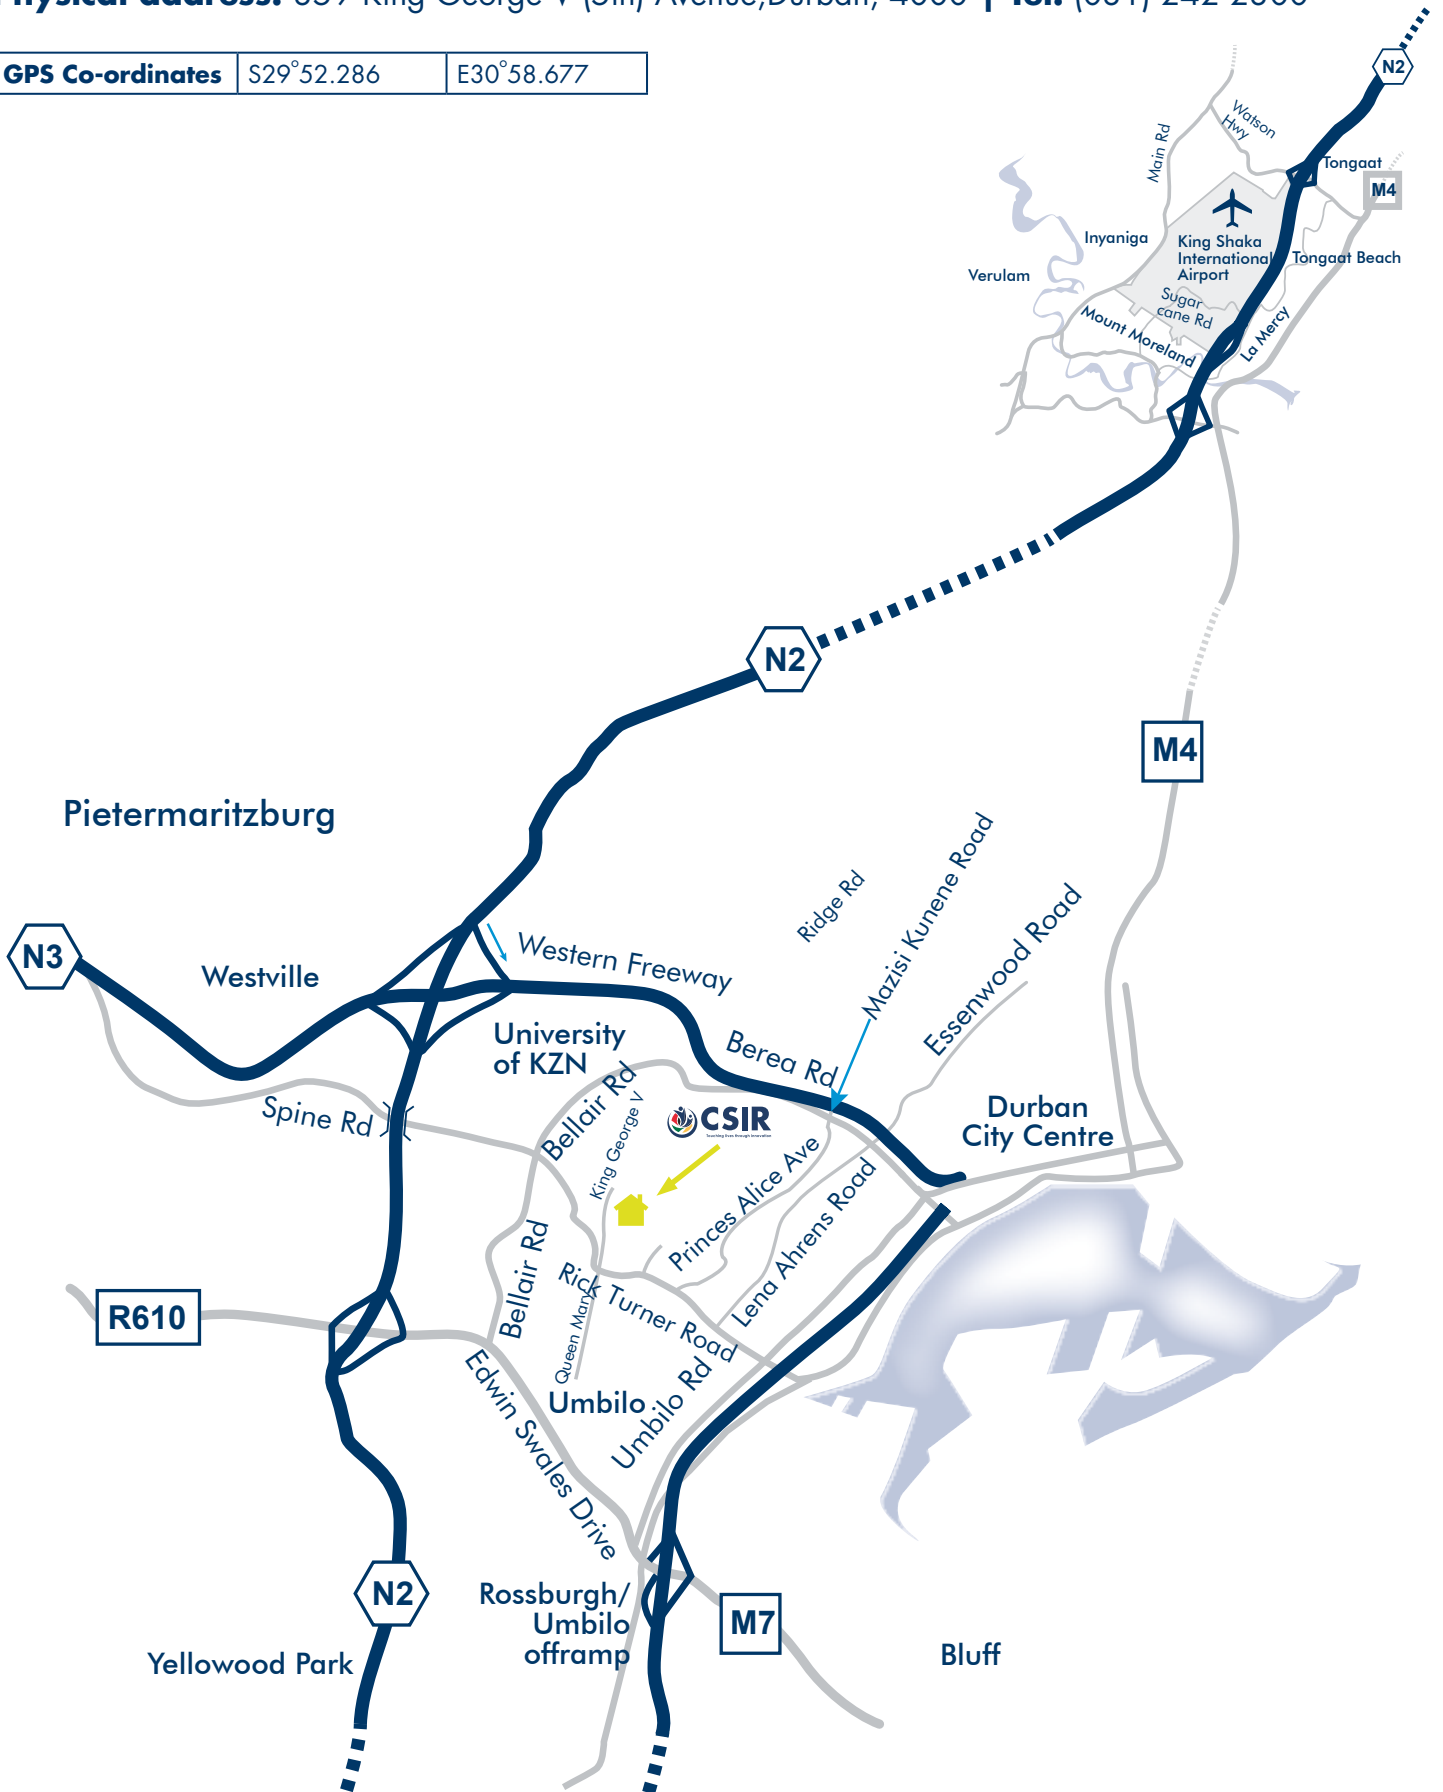

CSIR - Durban

Physical address: 359 King George V (5th) Avenue, Durban, 4000 | **Tel:** (031) 242 2300

GPS Co-ordinates	S29°52.286	E30°58.677
-------------------------	------------	------------

CSIR
Touching lives through innovation