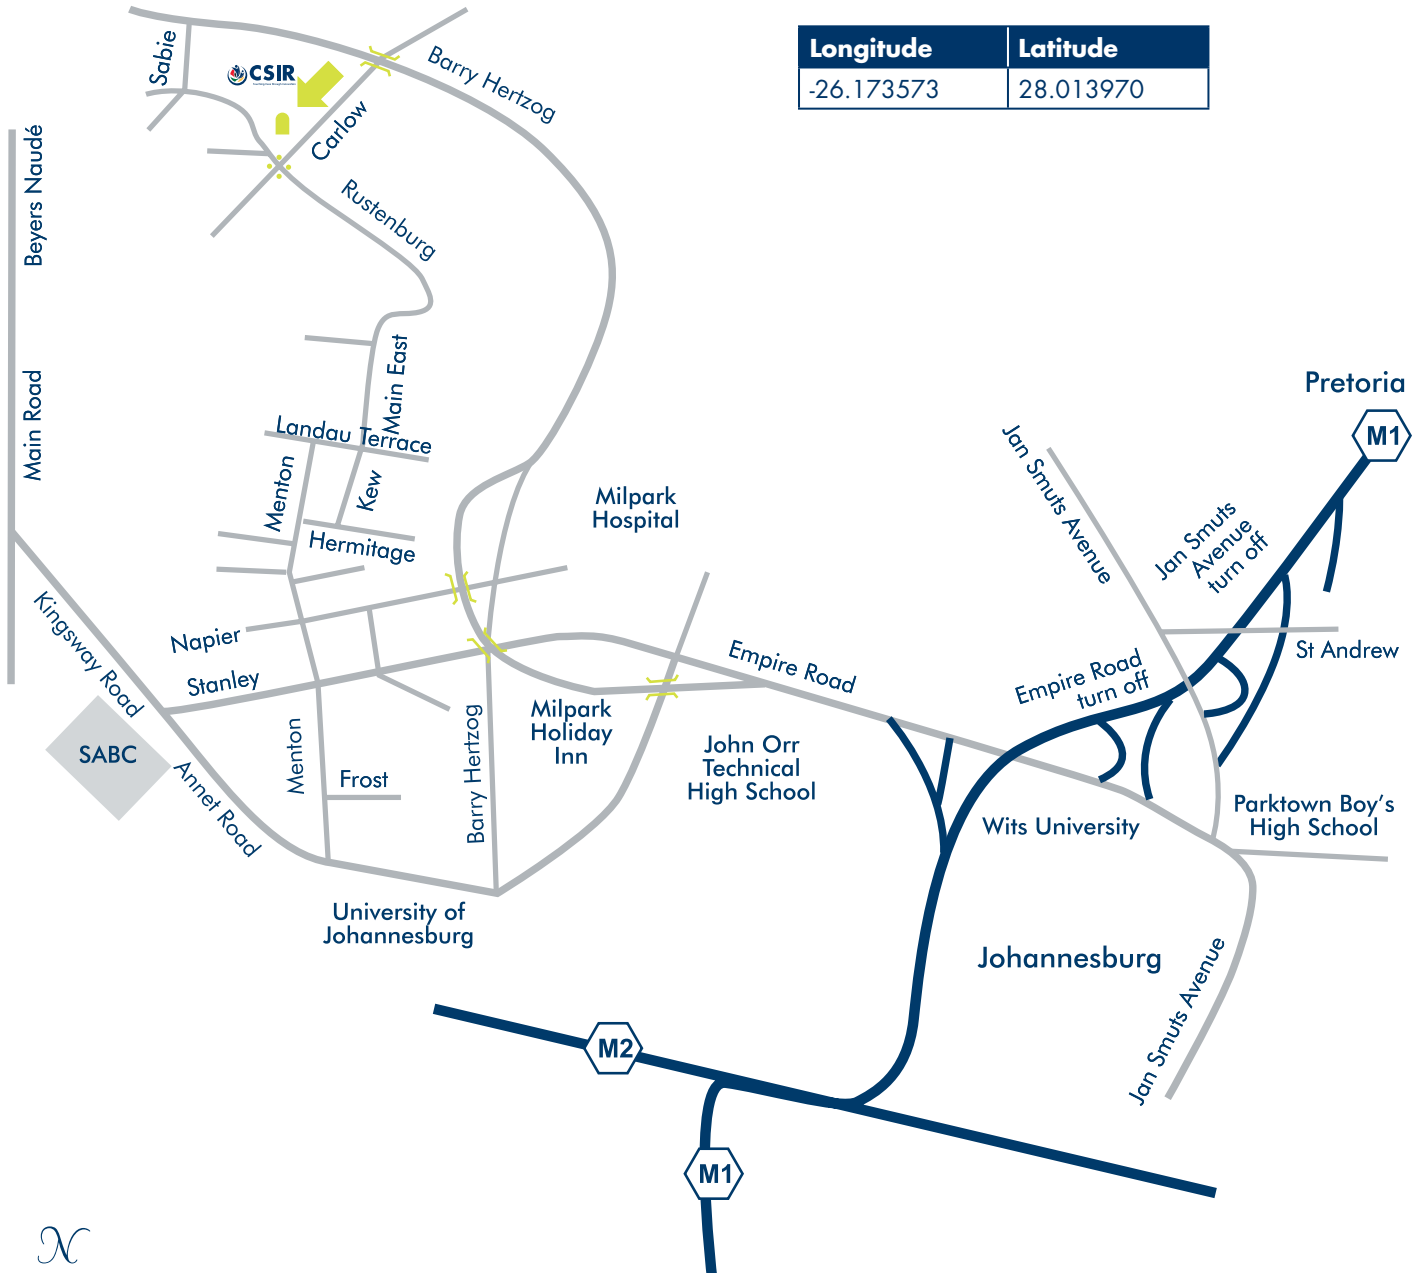

CSIR - Johannesburg

CSIR Implementation Unit

Physical address: Corner of Rustenburg and Carlow Roads | **Tel:** (011) 358 0000

Longitude	Latitude
-26.173573	28.013970

DIRECTIONS:

- From the M1 go west on Empire Road. Keep left to go up onto the bridge that crosses over Empire to join up with Barry Hertzog.
- After the overpass merges with Barry Hertzog, continue until you pass under a bridge.
- Take the next road left out of Barry Hertzog, ie Sabie Road.
- Turn immediately left at the intersection into Rustenburg Road. Travel 200m to a set of traffic lights and turn left into Carlow Road.
- The CSIR premises are the first entrance on the left.

Note: If coming down Barry Hertzog from the north, Sabie Road is the first road right after the junction between Barry Hertzog and Judith.