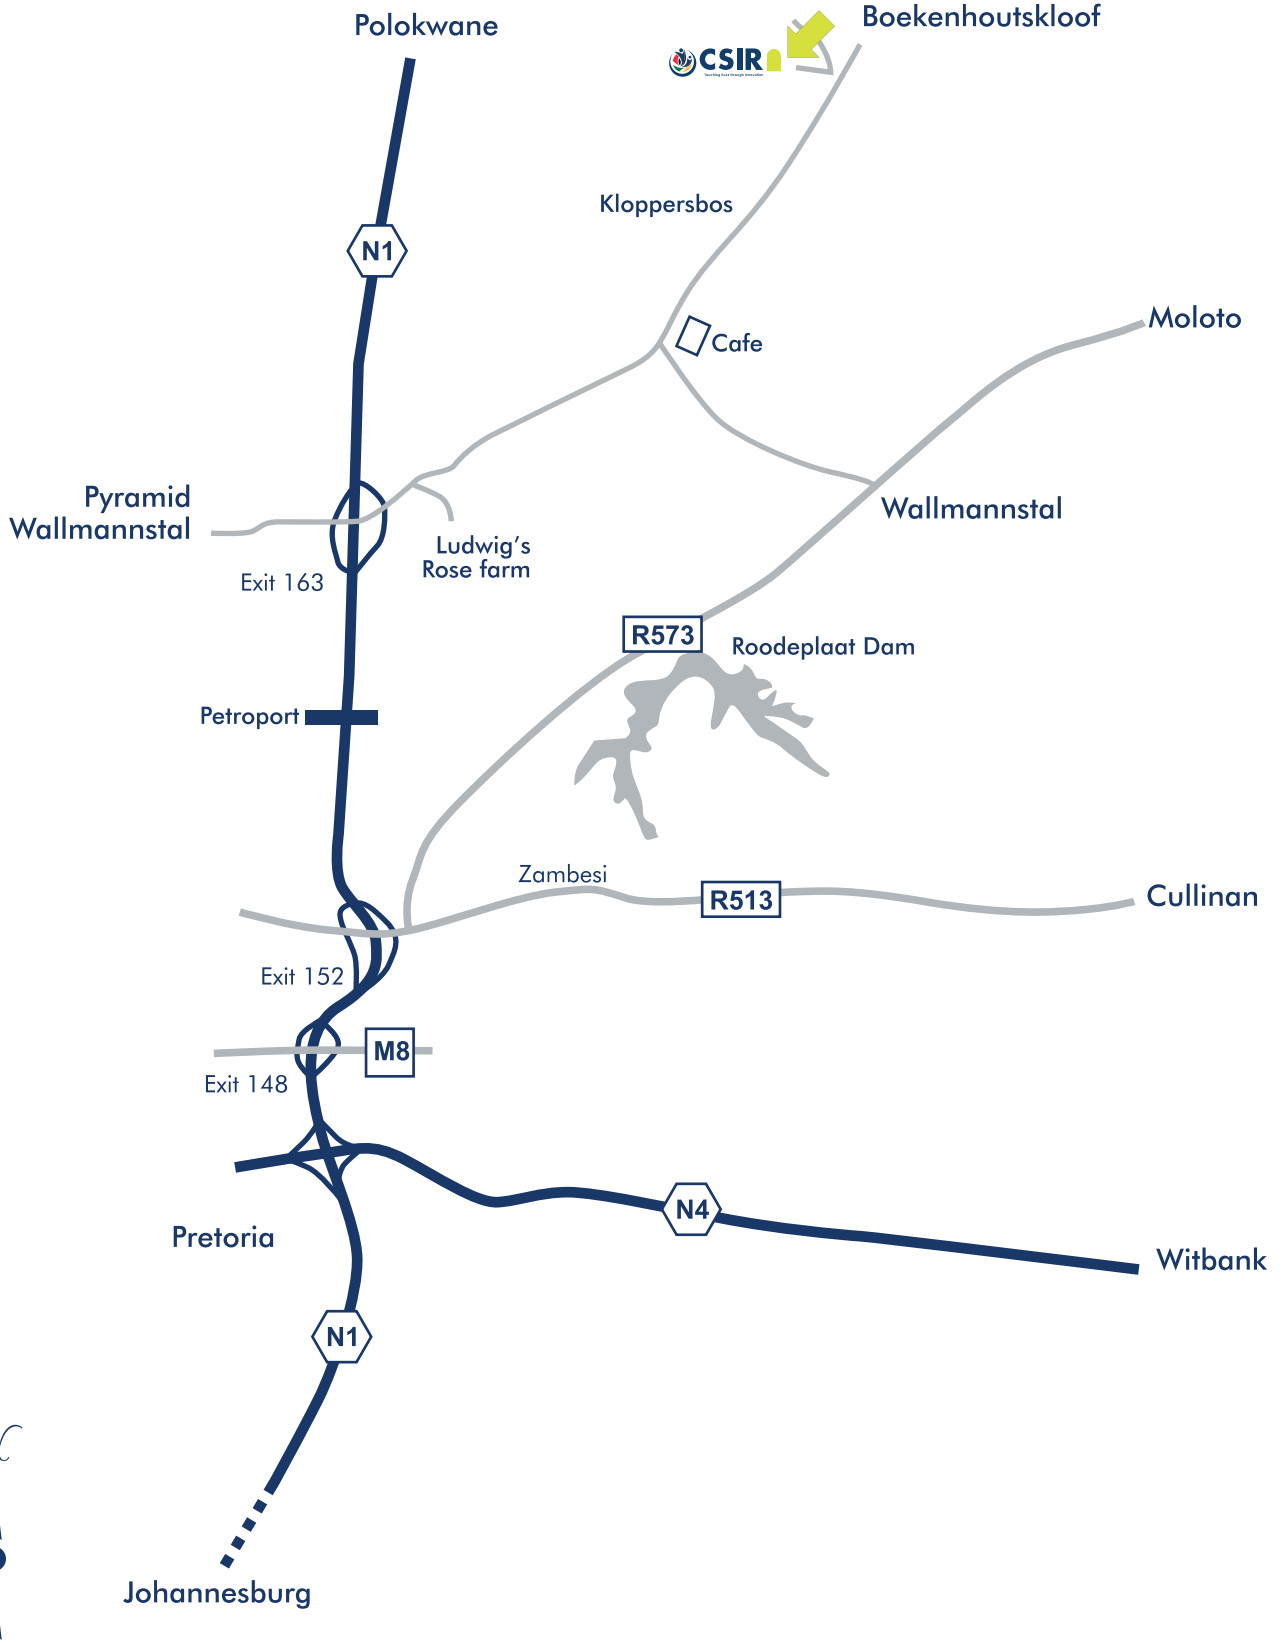

# CSIR - Kloppersbos

CSIR Defence, Peace, Safety & Security

Paardefontein Test Range

Tel: (012) 544 0110

Longitude	Latitude
-25.484203	28.381041

**CSIR**  
Touching lives through innovation